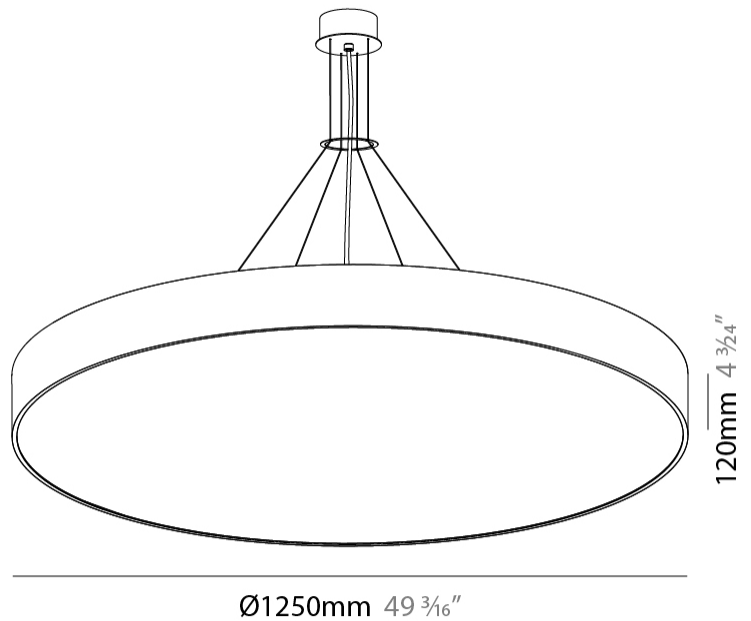

GENERAL

Series: Sign
Brand: Prolicht
Division: Architectural
Mounting Type: Suspension
Mounting Location: Ceiling
Subcategory: Pendant

PHYSICAL

Shape: Round
Diameter (mm): 1250
Diameter (in): 49 3/16
Height (mm): 120
Height (in): 4 3/4
Max. Overall Height (mm): 2120
Max. Overall Height (in): 83 7/16
Light Distribution: Direct
Weight (kg): 28.7
Weight (lbs): 63.27
Diffuser: PMMA - Opal
Fixture Finish: SSR / BKV / CWI / CRY / HAB / UFT / ITA / RUA / FTG / MYG / LOD / PUS / FRO / FUP / KIA / POP / BLS / SPG / MEY / GOH / GUM / CHC / COM / ABZ / JAG / OBR / MOS / ROR
Fixture Material: Extruded Aluminum / Steel
Cable Details: 2000mm or 6000mm Transparent Cable

ELECTRICAL

Lamp Type: LED (Zhaga Standard)
Input Wattage (W): 213.5
Total Output Wattage (W): 183
Dimming: Tri-Mode (Non-Dimming and Phase Dimming (120Vac only) and 0-10V Dimming)
Driver Included: Yes
Driver Location: Integrated
Driver Type: Constant Current - Universal
Driver Class: Class 1
Input Voltage (V): 120 - 277
Constant Current (MA): 500

LED

Color Temperature (°K): 2700 / 3000 / 3500 / 4000
Max. Delivered Lumen (lm): 18880 / 20306 / 20720
CRI: >80 CRI
Efficiency (%): 78
Lamp Life (hrs): 50000

OPTICAL

RATINGS AND CERTIFICATIONS

Certified By: Certified for North American Standards
IP rating: IP20